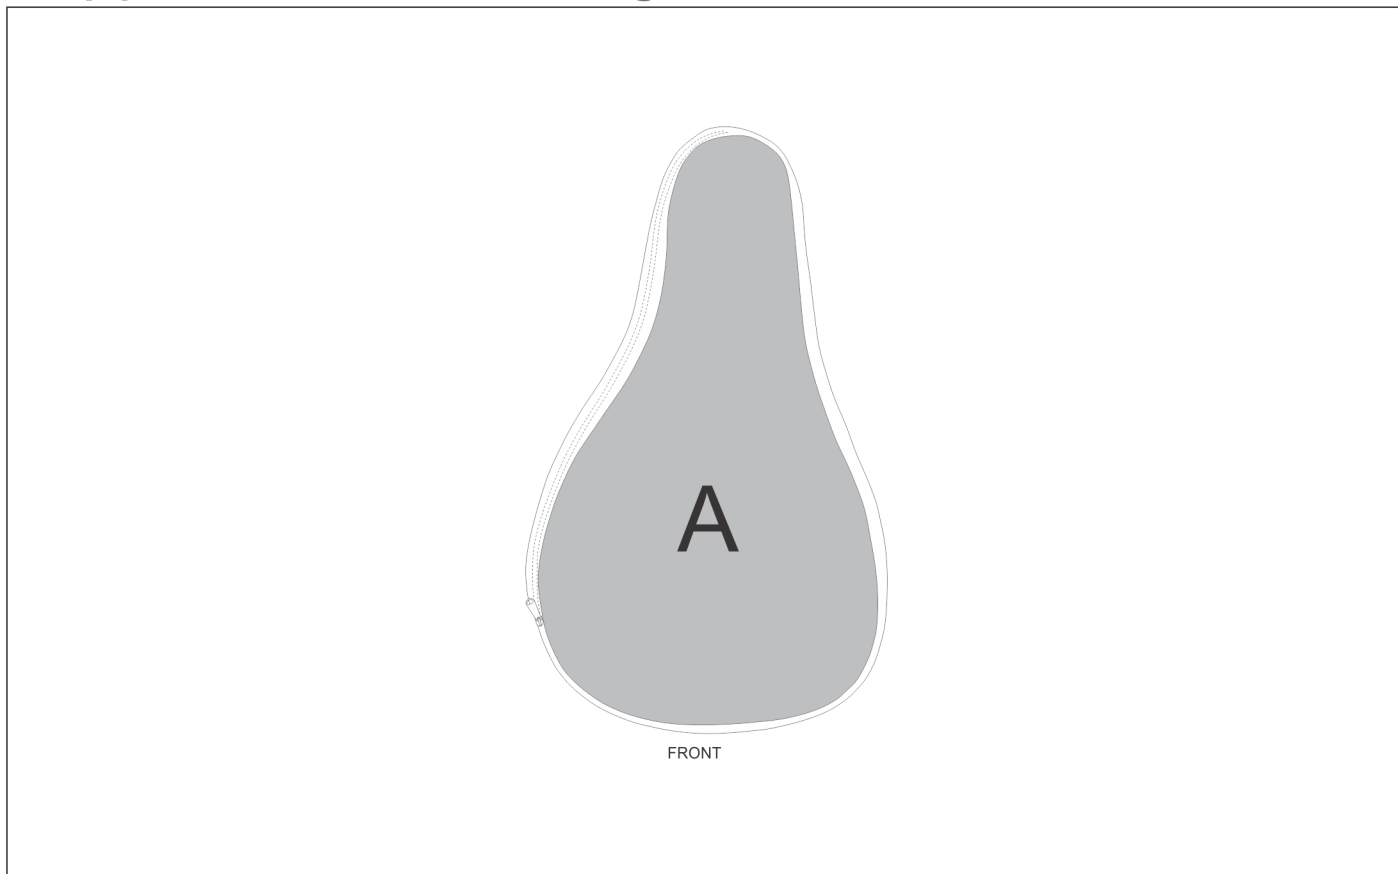

## Hoppla Shift Padel Bag

### Need to know:

- Includes 1-Position Sublimation (setup fees apply)
- **Please Note: We cannot guarantee 100% logo Alignment on all Brandable Panels.**

#### **Position A**

1. Custom Sublimation A (CPSUB-A)  
Full Colour  
Size: 302mm wide x 495mm high